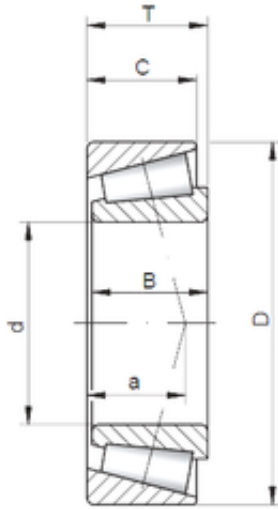

Zaozhuang Yiding Bearing Co., Ltd.

85,725 mm x 142,138 mm x 42,862 mm 85,725
 mm x 142,138 mm x 42,862 mm ISO
 HM617049/10 tapered roller bearings

Bearing No. HM617049/10

| | |
|----------------|--------------------------|
| Size | 85.725x142.138x42.862 mm |
| Bore Diameter | 85,725 mm |
| Outer Diameter | 142,138 mm |
| Width | 42,862 mm |
| d | 85,725 mm |
| D | 142,138 mm |
| T | 42,862 mm |
| B | 42,862 mm |
| C | 34,133 mm |
| a | 7,4 mm |

HM617049/10 Bearing 2D drawings and 3D CAD models