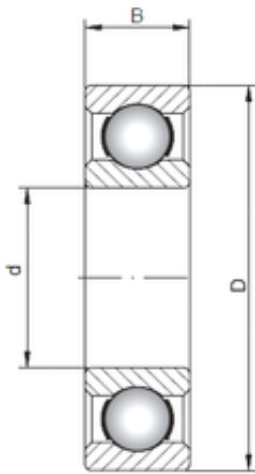

Zaozhuang Yiding Bearing Co., Ltd.

20 mm x 42 mm x 12 mm 20 mm x 42 mm x 12 mm ISO 6004 deep groove ball bearings

Bearing No. 6004

Size	20x42x12 mm
Bore Diameter	20 mm
Outer Diameter	42 mm
Width	12 mm
d	20 mm
D	42 mm
B	12 mm
C	12 mm

6004 Bearing 2D drawings and 3D CAD models