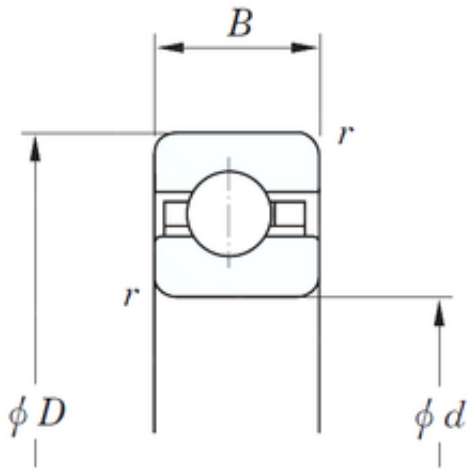

# Zaozhuang Yiding Bearing Co., Ltd.

355,6 mm x 381 mm x 12,7 mm 355,6 mm x 381 mm x 12,7 mm KOYO KDC140 deep groove ball bearings

Bearing No. KDC140

Size	355.6x381x12.7 mm
Bore Diameter	355,6 mm
Outer Diameter	381 mm
Width	12,7 mm
d	355,6 mm
D	381 mm
B	12,7 mm
C	12,7 mm
r	1,5 mm
Weight	1,24 Kg
Basic dynamic load rating (C)	24,3 kN
Bearing No.	KDC140
r(min)	1.5
Cr	24.3
C0r	52.9
Mass(kg)	1.24

KDC140 Bearing 2D drawings and 3D CAD models