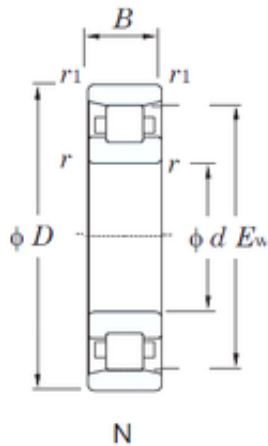

Zaozhuang Yiding Bearing Co., Ltd.

120 mm x 310 mm x 72 mm KOYO N424 cylindrical roller bearings

Bearing No. N424

N424 Bearing 2D drawings and 3D CAD models

Size	120x310x72 mm
Bore Diameter	120 mm
Outer Diameter	310 mm
Width	72 mm
d	120 mm
D	310 mm
Ew	260 mm
B	72 mm
C	72 mm
r min.	5 mm
r1 min.	5 mm
Weight	28.0 Kg
Basic dynamic load rating (C)	690 kN
Basic static load rating (C0)	770 kN
(Grease) Lubrication Speed	1900 r/min
Bearing No.	N424
r(min)	5
r1(min)	5
Cr	841
C0r	770
Cu	98.7
Grease lub.	1900
Oil lub.	2600
Fw	-
d1	-