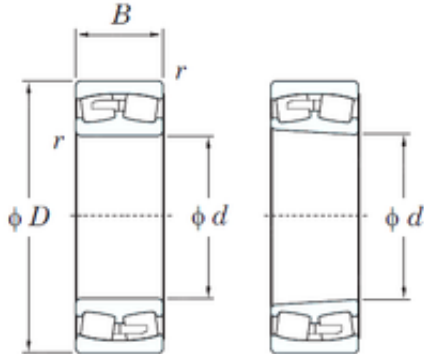

## 850 mm x 1120 mm x 200 mm KOYO 239/850RK spherical roller bearings

Bearing No. 239/850RK

Size	850x1120x200 mm
Bore Diameter	850 mm
Outer Diameter	1120 mm
Width	200 mm
d	850 mm
D	1120 mm
B	200 mm
C	200 mm
r min.	6 mm
Weight	528 Kg
Basic dynamic load rating (C)	6410 kN
Basic static load rating (C0)	16700 kN
Calculation factor (e)	0.16
Calculation factor (Y0)	4.05
Calculation factor (Y1)	4.14