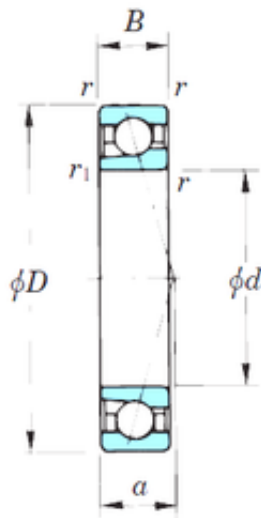

## Zaozhuang Yiding Bearing Co., Ltd.

180 mm x 280 mm x 46 mm KOYO 7036CPA  
angular contact ball bearings

Bearing No. 7036CPA

Size	180x280x46 mm
Bore Diameter	180 mm
Outer Diameter	280 mm
Width	46 mm
d	180 mm
D	280 mm
B	46 mm
C	46 mm
Angle ( ° )	15 °
a	53,8 mm
r min.	2,1 mm
r1 min.	1,1 mm
Weight	9,96 Kg
Basic dynamic load rating (C)	233 kN
Basic static load rating (C0)	276 kN
(Grease) Lubrication Speed	3 600 r/min
(Oil) Lubrication Speed	5 600 r/min

7036CPA Bearing 2D drawings and 3D CAD models