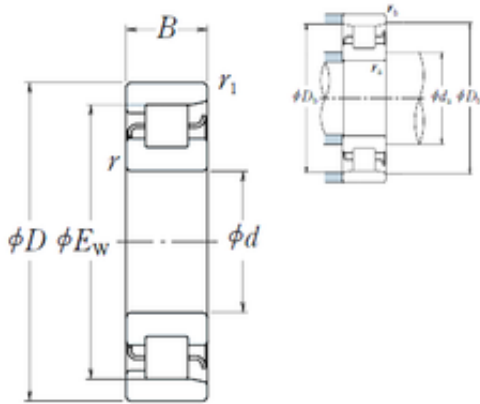

## 45 mm x 75 mm x 16 mm NSK NF1009 cylindrical roller bearings

Bearing No. NF1009

NF1009 Bearing 2D drawings and 3D CAD models

|                               |               |
|-------------------------------|---------------|
| Size                          | 45x67.5x16 mm |
| Bore Diameter                 | 45 mm         |
| Outer Diameter                | 67,5 mm       |
| Width                         | 16 mm         |
| d                             | 45 mm         |
| D                             | 75 mm         |
| Ew                            | 67,5 mm       |
| B                             | 16 mm         |
| C                             | 16 mm         |
| r min.                        | 1 mm          |
| r1 min.                       | 0,6 mm        |
| da min.                       | 50 mm         |
| Db min.                       | 68 mm         |
| ra max.                       | 1 mm          |
| rb max.                       | 0,6 mm        |
| Db max                        | 71 mm         |
| Weight                        | 0,279 Kg      |
| Basic dynamic load rating (C) | 32,5 kN       |
| Basic static load rating (C0) | 35,5 kN       |
| (Grease) Lubrication Speed    | 9 000 r/min   |
| hidYobi                       | NF1009        |
| LangID                        | 1             |
| D_                            | 75            |
| B_                            | 16            |
| hidTable                      | ecat_NSCLDR   |