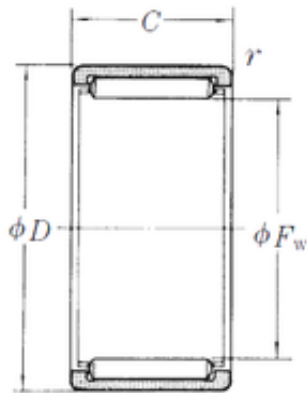

Zaozhuang Yiding Bearing Co., Ltd.

NSK RLM2930 needle roller bearings

Bearing No. RLM2930

Size	29x38x30 mm
Bore Diameter	29 mm
Outer Diameter	38 mm
Width	30 mm
Fw	29 mm
D	38 mm
C	30 mm
r min.	0,5 mm
Weight	0,078 Kg
Basic dynamic load rating (C)	35,5 kN
Basic static load rating (C0)	55,5 kN

RLM2930 Bearing 2D drawings and 3D CAD models