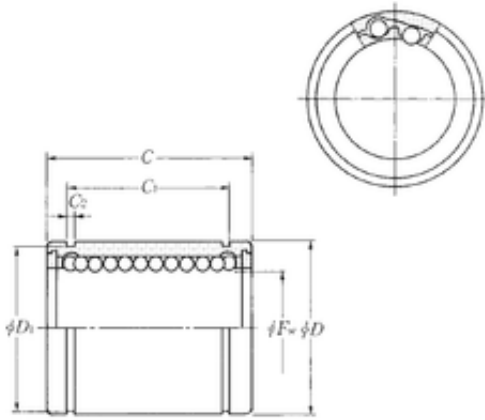

## NTN KLM12LL linear bearings

Bearing No. KLM12LL

KLM12LL Bearing 2D drawings and 3D CAD models

Size	12x22x32 mm
Bore Diameter	12 mm
Outer Diameter	22 mm
Width	32 mm
Fw	12 mm
D	22 mm
C	32 mm
C1	22,7 mm
D1	21 mm
C2	1,3 mm
Weight	0,042 Kg
Basic dynamic load rating (C)	480 kN