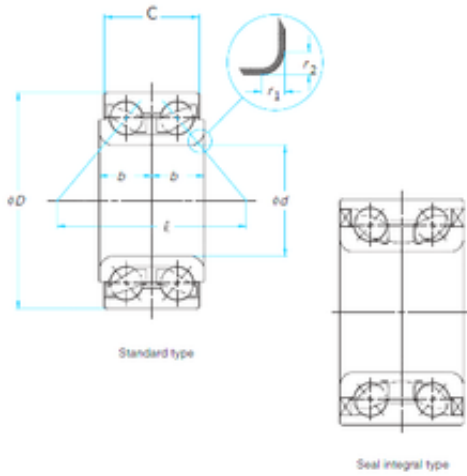

Zaozhuang Yiding Bearing Co., Ltd.

35 mm x 65 mm x 35 mm SKF 443952 angular contact ball bearings

Bearing No. 443952

Size	35x65x35 mm
Bore Diameter	35 mm
Outer Diameter	65 mm
Width	35 mm
d	35 mm
D	65 mm
B	35 mm

443952 Bearing 2D drawings and 3D CAD models