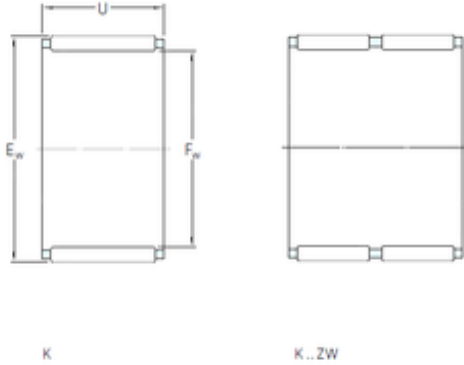

## SKF K70x76x20 needle roller bearings

Bearing No. K70x76x20

Bore Diameter	70 mm
Outer Diameter	76 mm
Fw	70 mm
Ew	76 mm
U	20 mm
Weight	0,071 Kg
Basic dynamic load rating (C)	34,1 kN
Basic static load rating (C0)	86,5 kN
Fatigue load limit (Pu)	10,6
Reference speed	6000 r/min

K70x76x20 Bearing 2D drawings and 3D CAD models