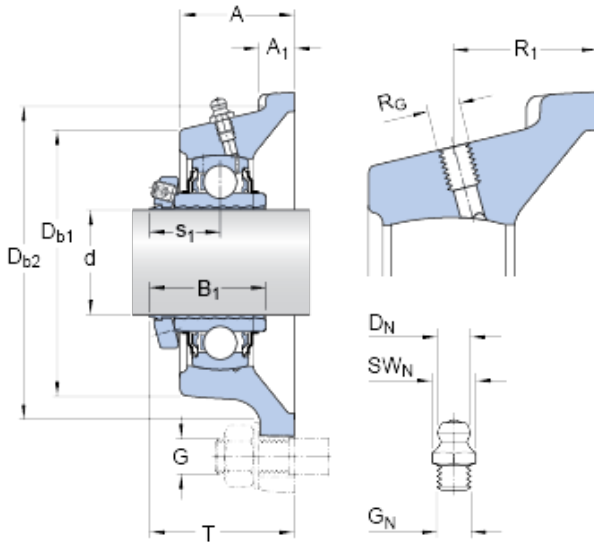

Zaozhuang Yiding Bearing Co., Ltd.

SKF FY 2.7/16 LF/AH bearing units

Bearing No. FY 2.7/16 LF/AH

Size	61.912x52x17 mm
Bore Diameter	61,912 mm
Outer Diameter	52 mm
Width	17 mm
d	61.912 mm
A	52 mm
A ₁	17 mm
B ₁	51.5 mm
D _{b1}	130 mm
D _{b2}	143 mm
J	143 mm
L	175 mm
H	19 mm
s ₁	30.3 mm
T	64.3 mm
J ₆	161 mm
J ₇	49.5 mm
N ₄	4 mm
D _N	6.579 mm
SW _N	11.112 mm
G _N - 1/8-27 NPT	1/827 NPT
R _G - 1/8-27 NPT	1/827 NPT
R ₁	33.5 mm
Basic dynamic load rating - C	52.7 kN

FY 2.7/16 LF/AH Bearing 2D drawings and 3D CAD models

Zaozhuang Yiding Bearing Co., Ltd.

Basic static load rating - C_0	36 kN
Fatigue load limit - P_u	1.5 kN
Limiting speed	3400 r/min
Mass bearing unit	3.75 kg
Thread - G_2	M6
Hexagonal key size for grub screw - H	3 mm
Category	Bearings
Inventory	0.0
Manufacturer Name	SKF
Minimum Buy Quantity	N/A
Weight / Kilogram	0
Product Group	M06110