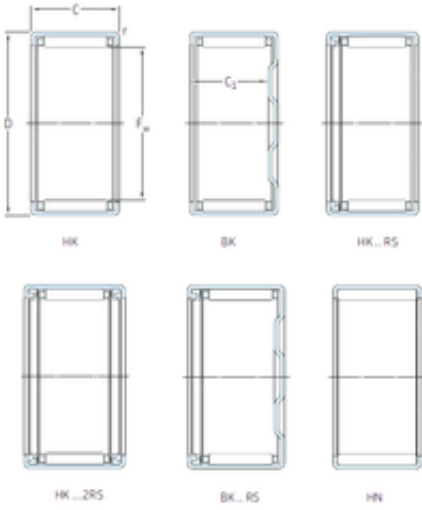

Zaozhuang Yiding Bearing Co., Ltd.

SKF HK2526 needle roller bearings

Bearing No. HK2526

Size	25x32x26 mm
Bore Diameter	25 mm
Outer Diameter	32 mm
Width	26 mm
Fw	25 mm
D	32 mm
C	26 mm
Weight	0,044 Kg
Basic dynamic load rating (C)	24,2 kN
Basic static load rating (C0)	45 kN
Fatigue load limit (Pu)	5,5
Reference speed	9500 r/min

HK2526 Bearing 2D drawings and 3D CAD models