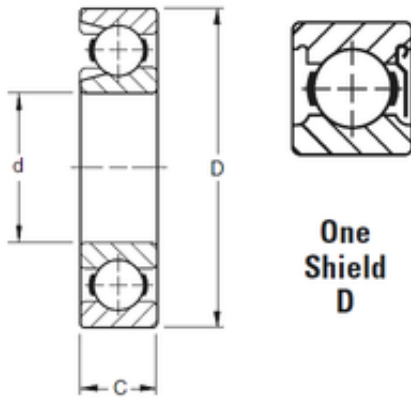

Zaozhuang Yiding Bearing Co., Ltd.

40 mm x 90 mm x 23 mm Timken 308WD deep groove ball bearings

Bearing No. 308WD

| | |
|-------------------------------|-------------|
| Size | 40x90x23 mm |
| Bore Diameter | 40 mm |
| Outer Diameter | 90 mm |
| Width | 23 mm |
| d | 40 mm |
| D | 90 mm |
| B | 23 mm |
| C | 23 mm |
| Weight | 0,844 Kg |
| Basic dynamic load rating (C) | 66 kN |

308WD Bearing 2D drawings and 3D CAD models