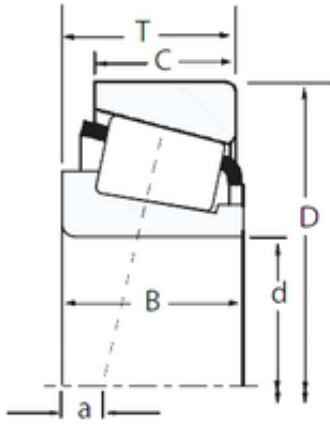

Zaozhuang Yiding Bearing Co., Ltd.

498,475 mm x 634,873 mm x 80,962 mm
 Timken EE243195/243250 tapered roller bearings

Bearing No. EE243195/243250

Size	498.475x634.873x80.962 mm
Bore Diameter	498,475 mm
Outer Diameter	634,873 mm
Width	80,962 mm
d	498,475 mm
D	634,873 mm
T	80,962 mm
B	80,962 mm
C	63,5 mm
R	6,4 mm
r	3,3 mm

EE243195/243250 Bearing 2D drawings and 3D CAD models