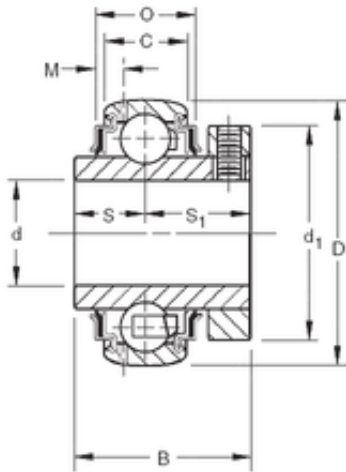

# Zaozhuang Yiding Bearing Co., Ltd.

23,8125 mm x 52 mm x 34,13 mm Timken  
GC1015KRRB deep groove ball bearings

Bearing No. GC1015KRRB

Size	23.8125x52x34.13 mm
Bore Diameter	23,8125 mm
Outer Diameter	52 mm
Width	34,13 mm
d	23,8125 mm
D	52 mm
B	34,13 mm
C	15 mm
S1	20,2 mm
O	19,74 mm
d1	44,4 mm
M	3,61 mm
S	13,9 mm
Thread (G)	M6x1
Weight	0,254 Kg
Basic dynamic load rating (C)	15,8 kN

GC1015KRRB Bearing 2D drawings and 3D CAD models